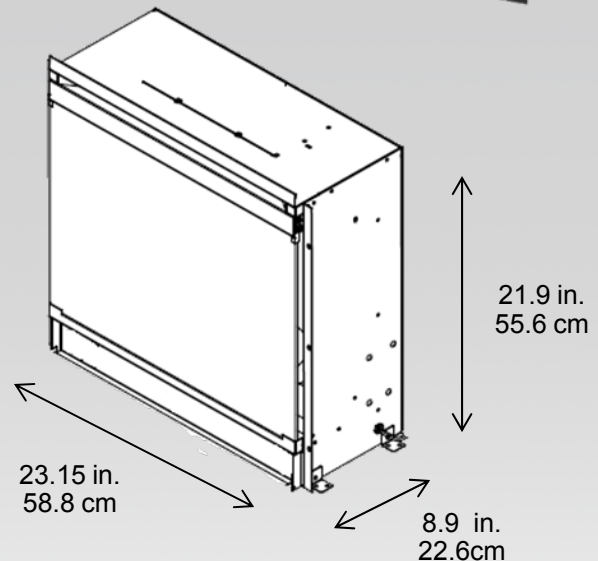

20" Electric Firebox

DF203A-ST

Product Description

- Patented, life-like flame effect
- On-demand heat with thermostat control warms a room or area of up to 400 sq. ft.
- Flame operates with or without heat
- 2¢ / hour with flame only
8¢ / hour with flame and heat*
- 120 Volts / 1,440 Watts / 4,915 BTU

Includes on / off remote control

No carbon monoxide or emissions, glass stays cool-to-touch

Model #	Description	lbs/kg	UPC	Wty. †	Carton Dimensions (W x H x D)		Cube	
					Inches	cm	ft ³	m ³
DF203A-ST	20" electric firebox kit			1 yr				
	Package consists of two cartons:							
	DF203A – 20" electric firebox	35 / 15.8	781052056589		24 x 27 x 13	61 x 68.6 x 33	4.86	0.14
	ST-20-BLK - Trim	3 / 1.36	781052066823		23 x 1.75 x 2.75	58.4 x 4.4 x 7	0.06	N/A